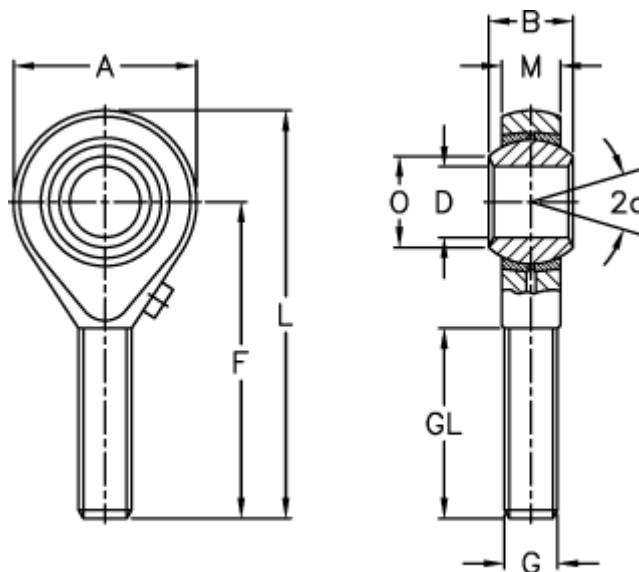

Article number: 54300906

Description: LDK Rod end POS 6

## Measures

A	= 18	L	= 45
a (degrees)	= 13	M	= 6.75
B	= 9	O	= 8.90
D	= 6	Static load C0 (kN)	= 9.0
Dynamic load C (kN)	= 3.2	Weight (g)	= 19
F	= 36		
g	= M6		
GL	= 22		